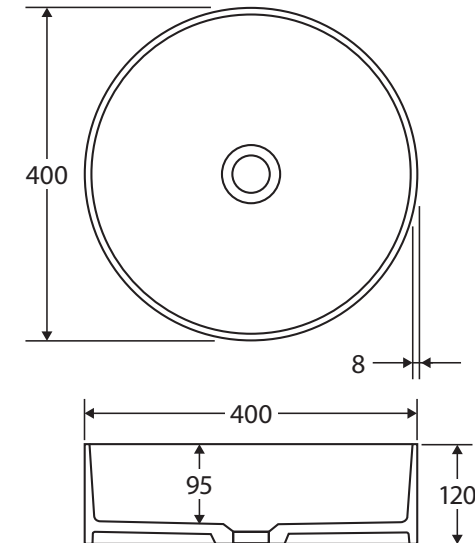

## ROUND ABOVE COUNTER BASIN

### Features

- Fluted design
- Solid surface
- No tap hole or overflow
- Requires 32 mm non-overflow waste (not included)
- Capacity: 10 litres
- Weight: 5.8 kg

sea of white  
EXCLUSIVE BATHROOM AND KITCHEN WARES

We aim to ensure that specifications are correct at the time of publication. All measurements are shown in millimetres. Always use measurements of actual product received for final specification as the technical drawing may contain differences. Due to printing limitations, physical colour may vary from the image shown. Fienza reserves the right to make modifications without prior notice.